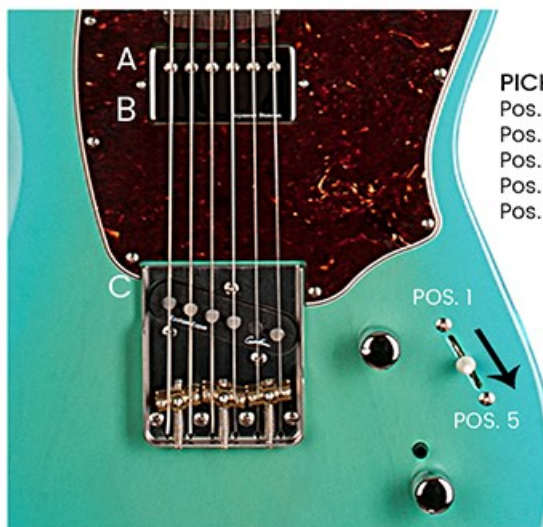

Session Custom T 59

FEATURING VINTAGE ASHTRAY BRIDGE & COMES LOADED WITH SEYMOUR DUNCAN '59 HUMBUCKER & GODIN CUSTOM CAJUN SINGLE-COIL PICKUP

DIMENSIONS AND SPECS

Hard Rock Maple Neck
Ergocut Rosewood Fingerboard
Canadian Laurentian Basswood Body
12" Fingerboard Radius
25 1/2" Scale
1 11/16" Nut Width
1 x Seymour Duncan '59 Humbucker
1 x Godin Custom Cajun Single-Coil Pickup
5-Ply Tortoise Shell Pickguard
Godin High-Ratio Machine Heads
Godin High-Definition Revoicer (H.D.R.)
5-Way Switch, 1 x Volume and 1 x Tone
Fully Adjustable Brass-Saddle Ashtray Bridge
Coral Blue High-Gloss Finish
Includes Godin Gig Bag

PICKUP CONFIGURATIONS

Pos. 1 - A,B (Full Humbucker)
Pos. 2 - A (Series), C
Pos. 3 - A,B (Parallel), C
Pos. 4 - A (Parallel), C
Pos. 5 - C (Bridge)

Session Custom T 59 Coral Blue RN
042692