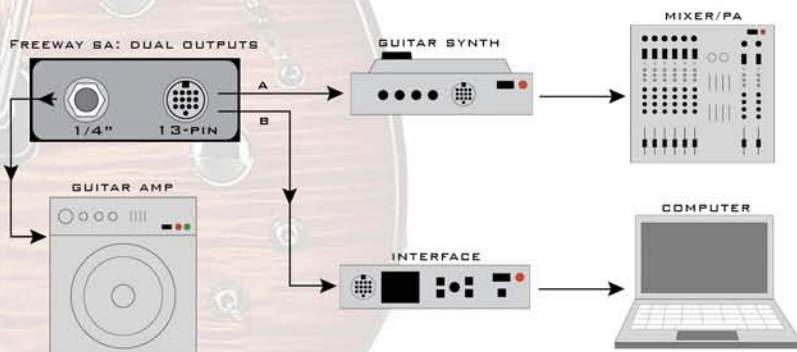

Godin

FREEWAY SA

2-VOICE:
ELECTRIC & 13-PIN CAPABILITIES

SPECS

ROCK MAPLE NECK-
ERGO CUT ROSEWOOD FINGERBOARD-
12" (300 MM) FINGERBOARD RADIUS-
25 1/2" (647.5 MM) SCALE-
1 11/16" (43 MM) NUT WIDTH-
BODY IS SILVER LEAF MAPLE WITH POPLAR WINGS-
HIGHLY FIGURED MAPLE VENEER ON LIGHTBURST MODEL-
GODIN DESIGN PICKUPS: HUMBUCKER/SINGLE/HUMBUCKER-
DUAL OUTPUTS: 1/4" & 13-PIN (GHOST SYSTEM)-
5-WAY SWITCH, 1X VOLUME, 1X TONE, 1X SYNTH VOLUME,
1X MOMENTARY SWITCH & 1X 3-WAY TOGGLE-
TREMLO BRIDGE-
COLOR: BLACK HG & LIGHTBURST LEAFTOP HG-
INCLUDES GODIN GIG BAG-

PICKUP CONFIGURATIONS

Pos. 1- A, B
Pos. 2- A, B, C
Pos. 3- C
Pos. 4- C, D, E
Pos. 5- D, E

3-WAY TOGGLE SWITCH:
POS. 1- SYNTH
POS. 2- SYNTH & GUITAR
POS. 3- GUITAR

MOMENTARY SWITCH:
PROGRAM UP / PROGRAM DOWN

DUAL OUTPUTS

*USE 1/4" OUTPUT THROUGH GUITAR AMP OR PA FOR OPTIMAL SOUND.

**USE 13-PIN OUTPUT FOR EITHER (A) SYNTH ACCESS OR (B) COMPUTER ACCESS AS SHOWN.