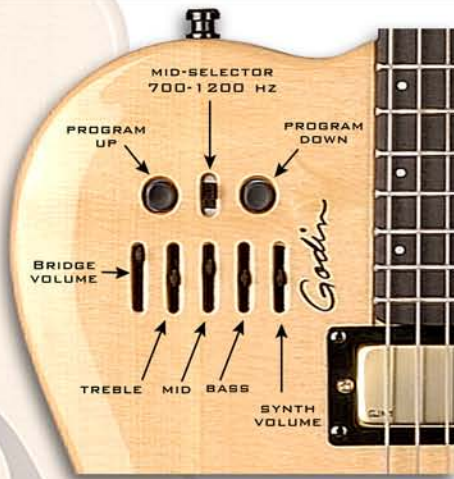

Godin

MULTIAC JAZZ SA

3-VOICE: MINI-HUMBUCKER, BRIDGE/MIX
& 13-PIN CAPABILITIES

SPECS

SILVER LEAF MAPLE NECK-
EBONY FINGERBOARD-
16" (406 MM) FINGERBOARD RADIUS-
25 1/2" (647.5 MM) SCALE-
1.715" (43 MM) SLIM NUT WIDTH-
SILVER LEAF MAPLE BODY-
CARVED FLAME MAPLE OR NATURAL SPRUCE TOP-
VIRTUALLY FEEDBACK-FREE AT HIGH VOLUMES-
1 X GODIN GJN1 MINI-HUMBUCKER-
CUSTOM PREAMP WITH 3-BAND EQ,
BRIDGE TRANSDUCER SYSTEM, 1 X VOLUME, 1 X TONE-
3 OUTPUTS: HUMBUCKER, BRIDGE/MIX & 13-PIN OUTPUT FOR
COMPUTER ACCESS & DIRECT CONTROL OF
ROLAND GR SERIES AND AXON GUITAR SYNTHS-
COLORS: NATURAL SPRUCE HG OR LIGHTBURST FLAME HG-
INCLUDES GODIN HARDSHELL CASE-

CUSTOM PREAMP

2-VOICE: DUAL OUTPUTS

*USE 1/4" OUTPUT THROUGH ACOUSTIC GUITAR AMP OR PA FOR OPTIMAL SOUND.
**USE 13-PIN OUTPUT FOR EITHER (A) SYNTH ACCESS OR (B) COMPUTER ACCESS AS SHOWN.