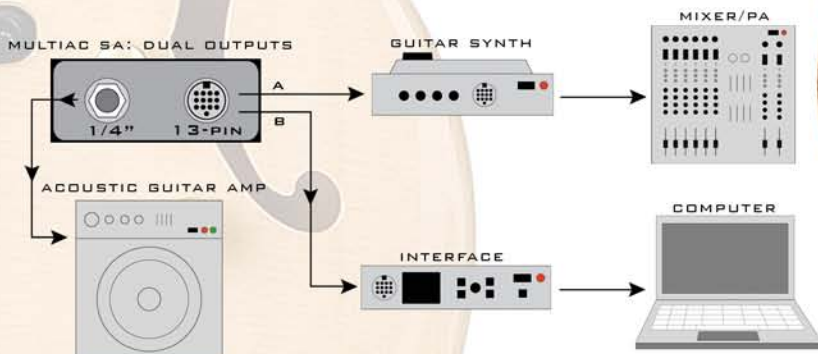

Godin

MULTIAC JAZZ SA

3-VOICE: MINI-HUMBUCKER, BRIDGE/MIX
& 13-PIN CAPABILITIES

SPECS

SILVER LEAF MAPLE NECK-
EBONY FINGERBOARD-
16" (406 MM) FINGERBOARD RADIUS-
25 1/2" (647.5 MM) SCALE-
1.715" (43 MM) SLIM NUT WIDTH-
SILVER LEAF MAPLE BODY-
CARVED FLAME MAPLE OR NATURAL SPRUCE TOP-
VIRTUALLY FEEDBACK-FREE AT HIGH VOLUMES-
1 X GODIN GJN1 MINI-HUMBUCKER-
CUSTOM PREAMP WITH 3-BAND EQ,
BRIDGE TRANSDUCER SYSTEM, 1 X VOLUME, 1 X TONE-
3 OUTPUTS: HUMBUCKER, BRIDGE/MIX & 13-PIN OUTPUT FOR
COMPUTER ACCESS & DIRECT CONTROL OF
ROLAND GR SERIES AND AXON GUITAR SYNTHS-
COLORS: NATURAL SPRUCE HG OR LIGHTBURST FLAME HG-
INCLUDES GODIN HARDSHELL CASE-

CUSTOM PREAMP

2-VOICE: DUAL OUTPUTS

*USE 1/4" OUTPUT THROUGH ACOUSTIC GUITAR AMP OR PA FOR OPTIMAL SOUND.
**USE 13-PIN OUTPUT FOR EITHER (A) SYNTH ACCESS OR (B) COMPUTER ACCESS AS SHOWN.