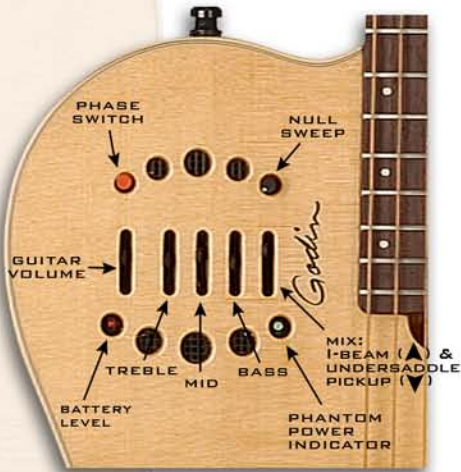

Godin

MULTIAC STEEL DUET

ELECTRO-ACOUSTIC STEEL STRING

SPECS

MAHOGANY NECK
ROSEWOOD FINGERBOARD
16" (406 MM) FINGERBOARD RADIUS
25 1/2" (647.5 MM) SCALE
1.715" (43 MM) SLIM NUT WIDTH
CHAMBERED MAHOGANY BODY
VIRTUALLY FEEDBACK-FREE AT HIGH VOLUMES
SOLID SPRUCE TOP
CUSTOM ELECTRONICS FEATURING LR BAGGS I-BEAM DUET SYSTEM
WITH BLENDABLE I-BEAM TRANSDUCER & UNDERSADDLE TRANSDUCER
1/4" OUTPUT & BALANCED XLR OUTPUT THAT ACCEPTS PHANTOM POWER
COLORS: NATURAL HG
INCLUDES GODIN GIG BAG

CUSTOM PREAMP

1/4" OUTPUT OR BALANCED XLR

MULTIAC DUET OUTPUTS

THE MULTIAC DUET GUITARS INCLUDE A VERY FLEXIBLE AND SOPHISTICATED OUTPUT SECTION. THE 1/4" (STANDARD) OUTPUT WILL WORK WITH A REGULAR GUITAR CORD. THE BALANCED XLR OUTPUT PROVIDES A TRULY PROFESSIONAL CONNECTION BY BRINGING PHANTOM POWER FROM THE MIXING BOARD TO POWER THE GUITARS PREAMP AND ELIMINATING THE NEED FOR THE BATTERY.