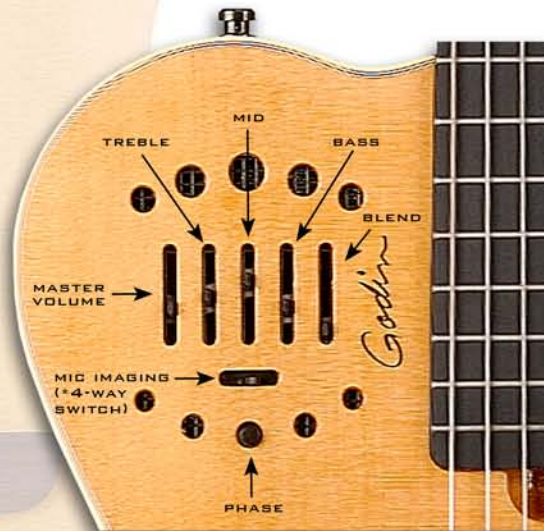

Godin

MULTIAC GRAND CONCERT DUET AMBIANCE

ELECTRO-ACOUSTIC NYLON STRING
WITH BLENDABLE SOUND IMAGING MIC

SPECS

MAHOGANY NECK-
EBONY FINGERBOARD-
24" (609.6 MM) FINGERBOARD RADIUS-
25.59" (649.9 MM) SCALE-
2" (51 MM) NUT WIDTH-
CHAMBERED MAHOGANY BODY-
VIRTUALLY FEEDBACK-FREE AT HIGH VOLUMES-
SOLID CEDAR TOP-
CUSTOM FISHMAN ELECTRONICS-
BLENDABLE SOUND IMAGING MIC FEATURING
4 INDIVIDUAL MIC IMAGE SETTINGS-
DUAL SOURCE PREAMP & UNDERSADDLE TRANSDUCER-
NATURAL HIGH-GLOSS FINISH-
INCLUDES GODIN GIG BAG-

DUET AMBIANCE PREAMP CONTROLS

MIC IMAGING SETTINGS VIA 4-WAY SELECTOR SWITCH

MIC IMAGE#1: DANISH PRO AUDIO SMALL DIAPHRAGM CONDENSER MIC.

MIC IMAGE#2: SOUNDELUX E47 LARGE DIAPHRAGM CONDENSER MIC.

MIC IMAGE#3: SCHOEPS CMC64G SMALL DIAPHRAGM CONDENSER MIC.

MIC IMAGE#4: SCHOEPS CMC64G SMALL DIAPHRAGM CONDENSER MIC AT A DISTANCE OF 16"

*4-WAY SELECTOR SWITCH POSITIONS (1 THROUGH 4) GO FROM TOP TO BOTTOM IN PLAYING POSITION