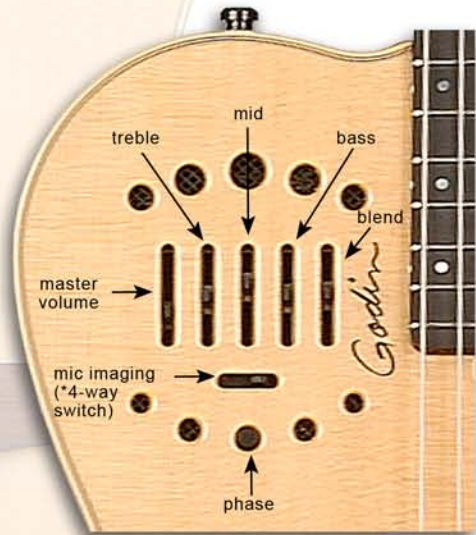

Godin

MULTIAC NYLON DUET AMBIANCE

Electro-acoustic nylon string with blendable sound imaging mic settings

Specs

Mahogany neck-
Ebony Fingerboard-
16" (406 mm) fingerboard radius-
25 1/2" (647.5 mm) Scale-
1.9" (47.5 mm) nut width-
Chambered Mahogany body-
Virtually Feedback-free at high volumes-
Solid Spruce Top-
Custom Fishman electronics-
blendable sound imaging mic featuring
4 individual mic image settings-
Dual Source preamp & undersaddle transducer-
Natural High-Gloss finish-
Includes godin gig bag-

Duet Ambiance Preamp Controls

Mic Imaging settings via 4-way selector switch

Mic image#1: Danish Pro Audio small diaphragm condenser mic.

Mic image#2: Soundelux E47 large diaphragm condenser mic.

Mic image#3: Schoeps CMC64g small diaphragm condenser mic.

Mic image#4: Schoeps CMC64g small diaphragm condenser mic at a distance of 16"

*4-way selector switch positions (1 through 4) go from top to bottom in playing position